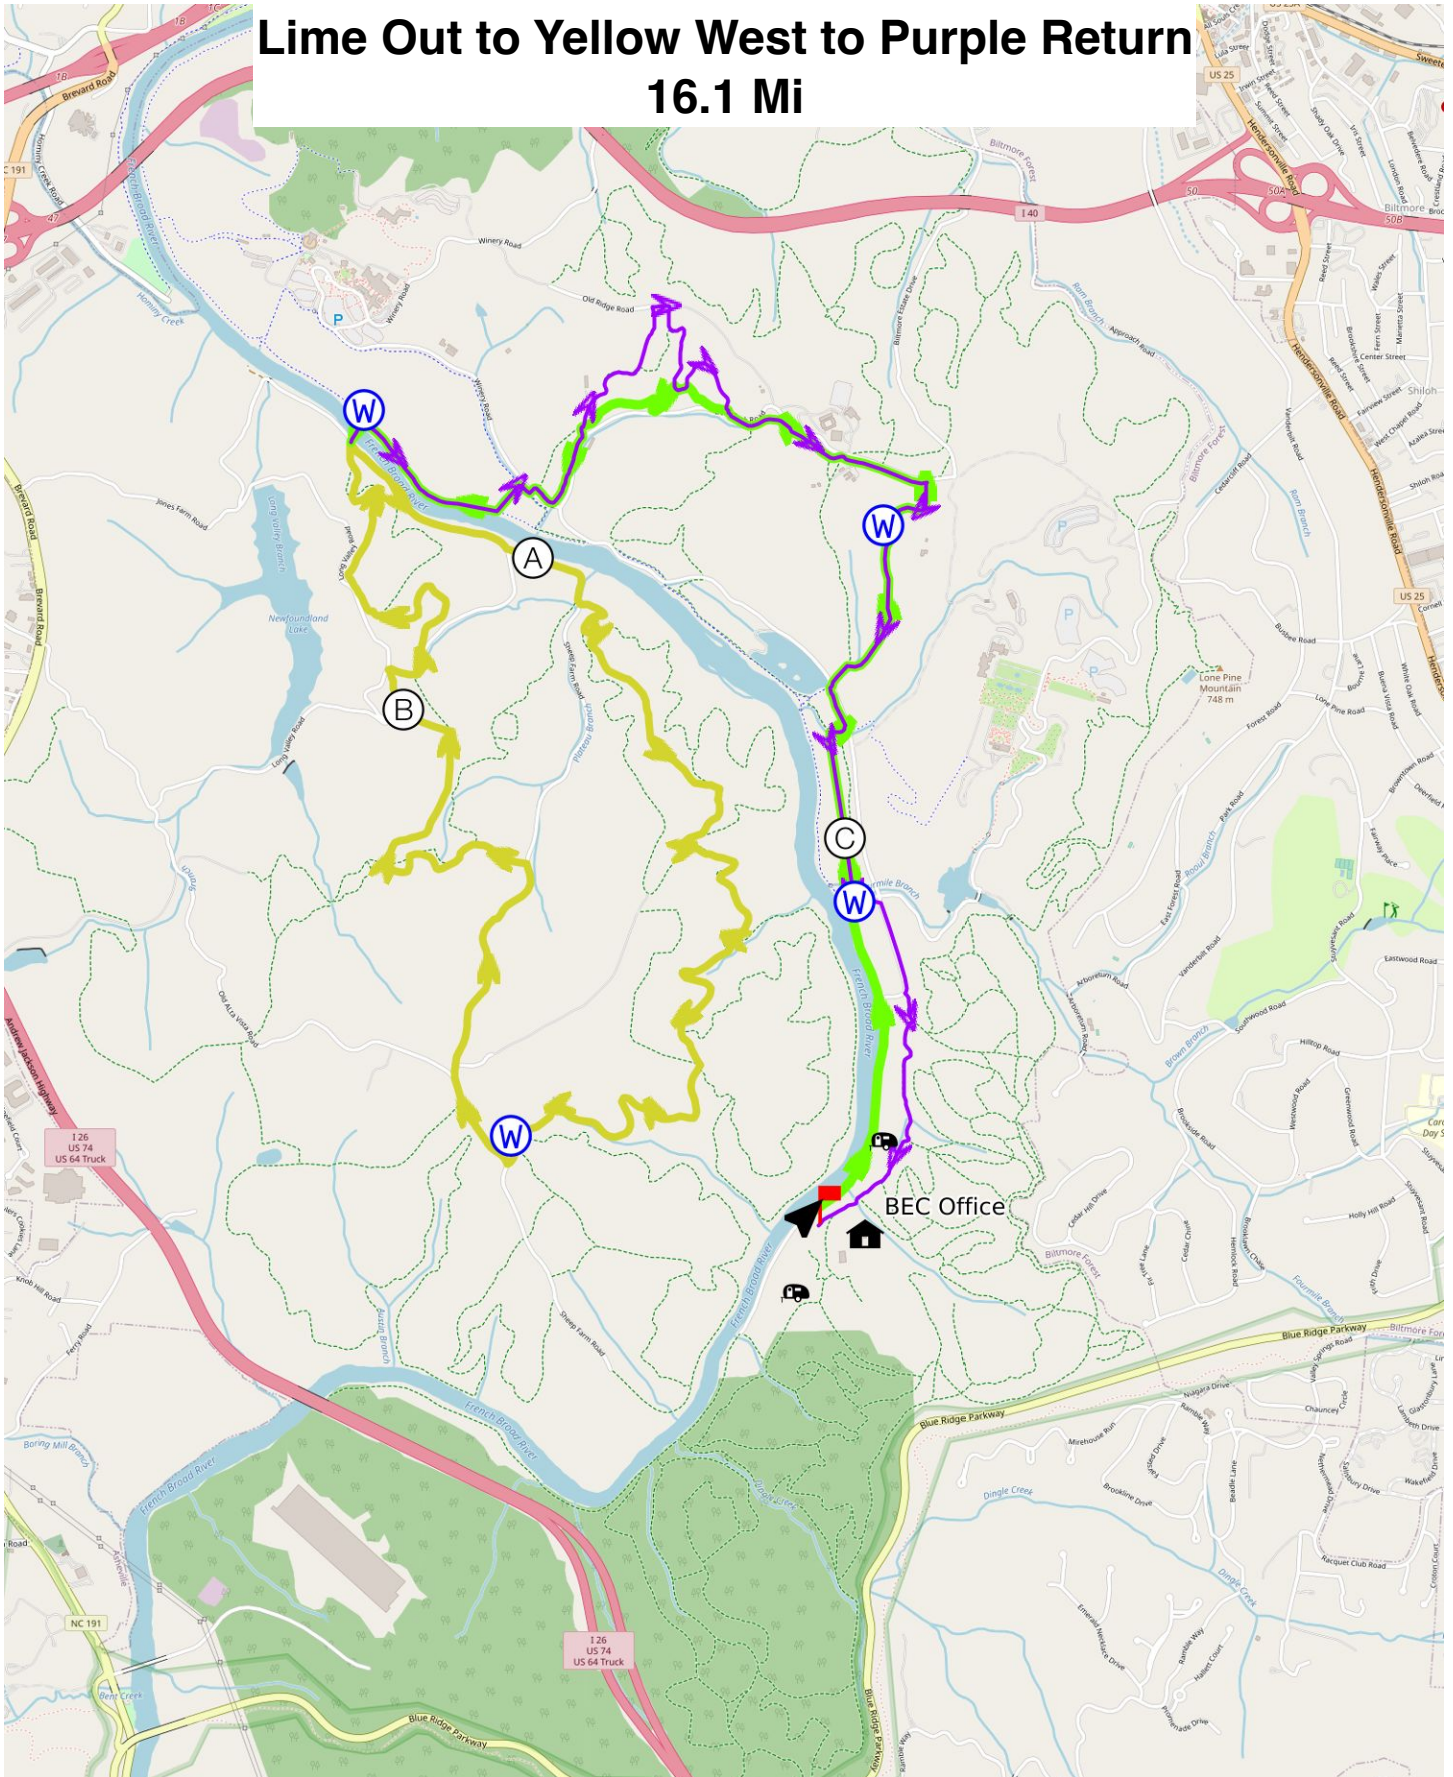

Lime Out to Yellow West to Purple Return 16.1 Mi

Mercator Projection
WGS84
UTM Zone 17S