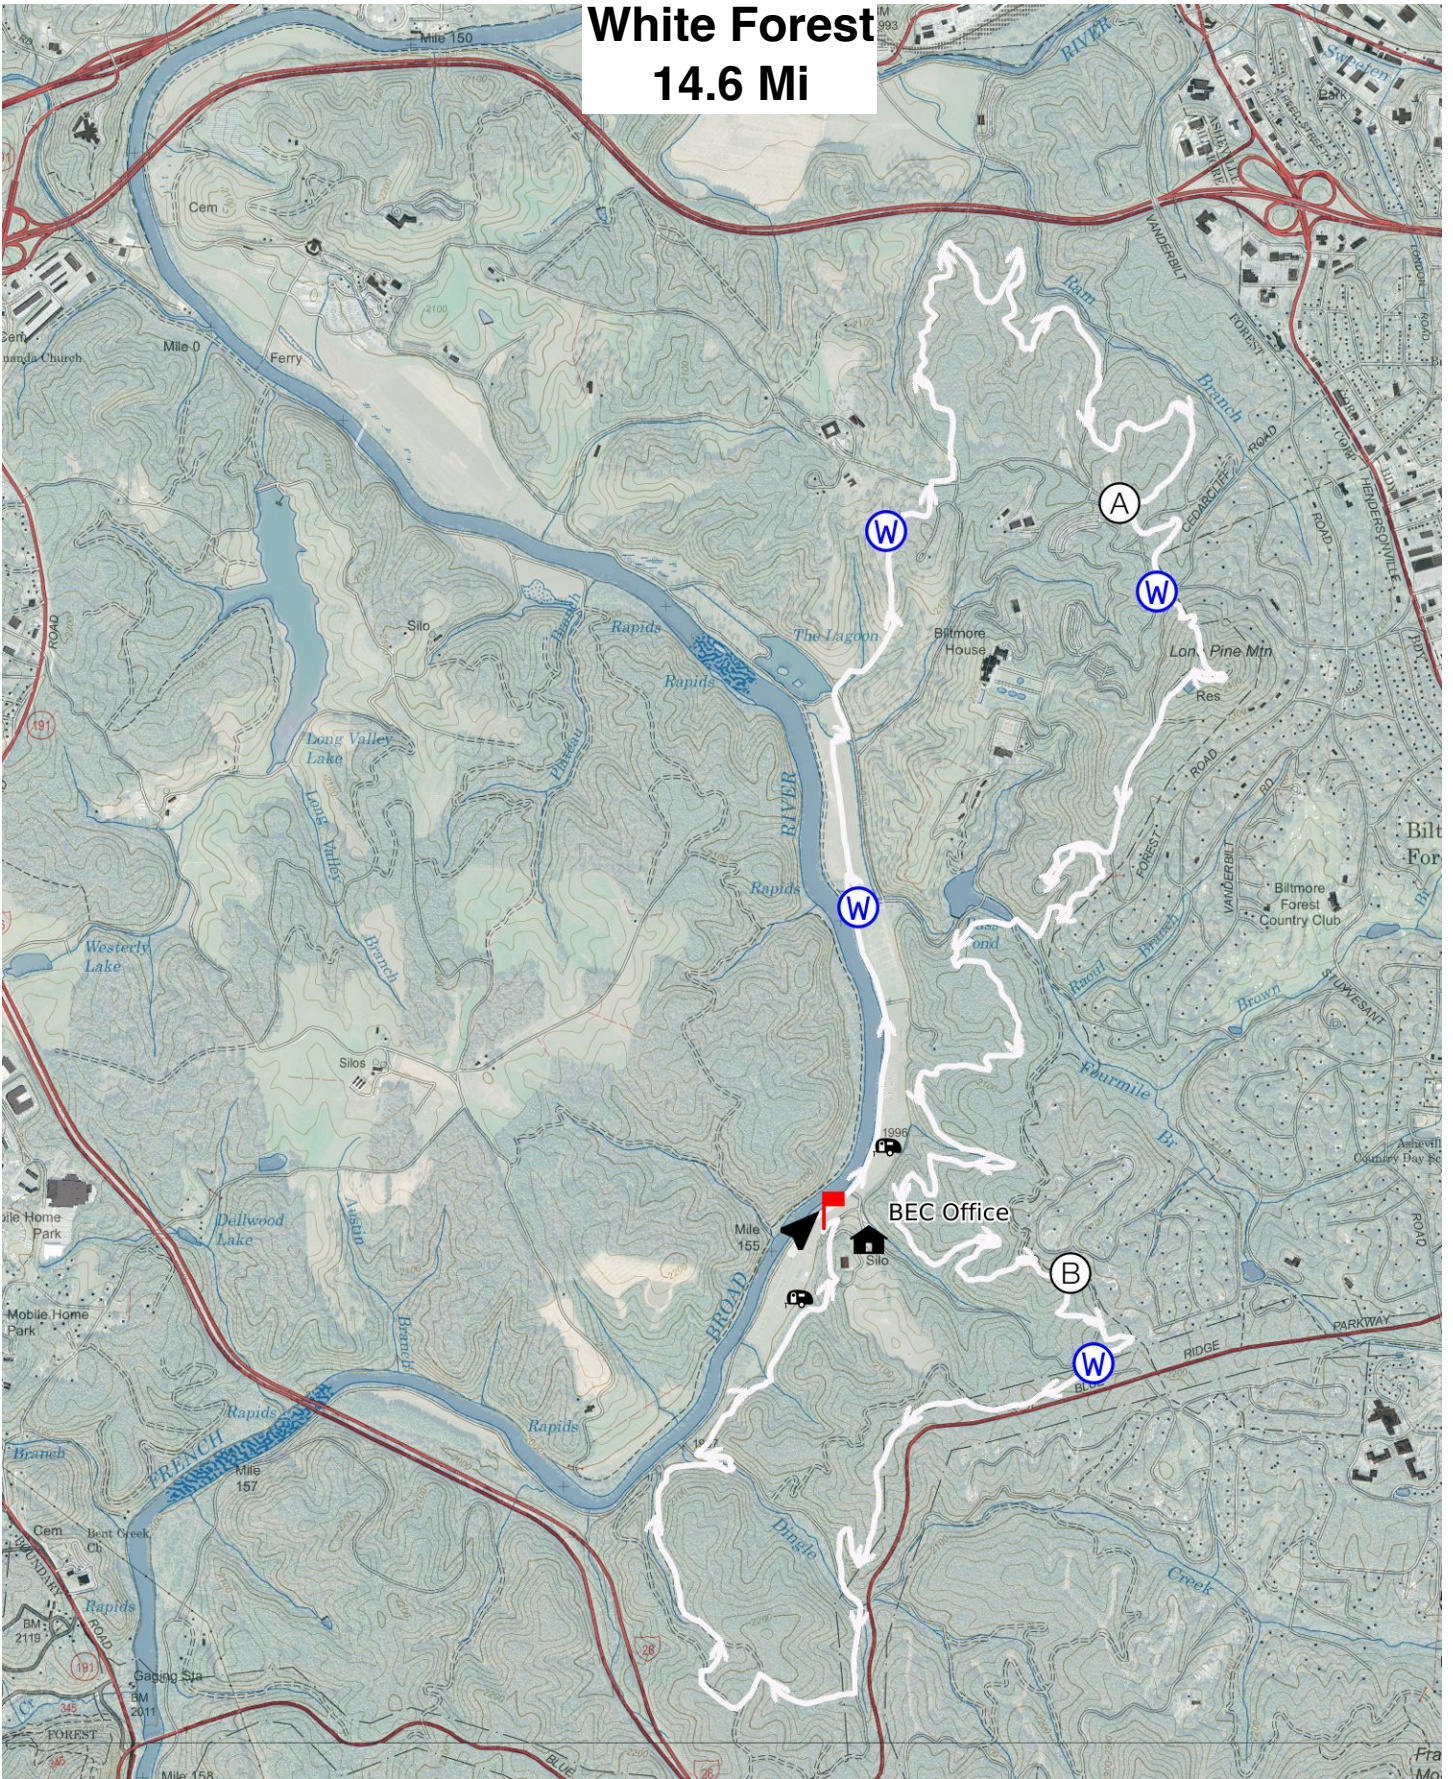

# White Forest 14.6 Mi

Mercator Projection  
WGS84  
UTM Zone 17S  