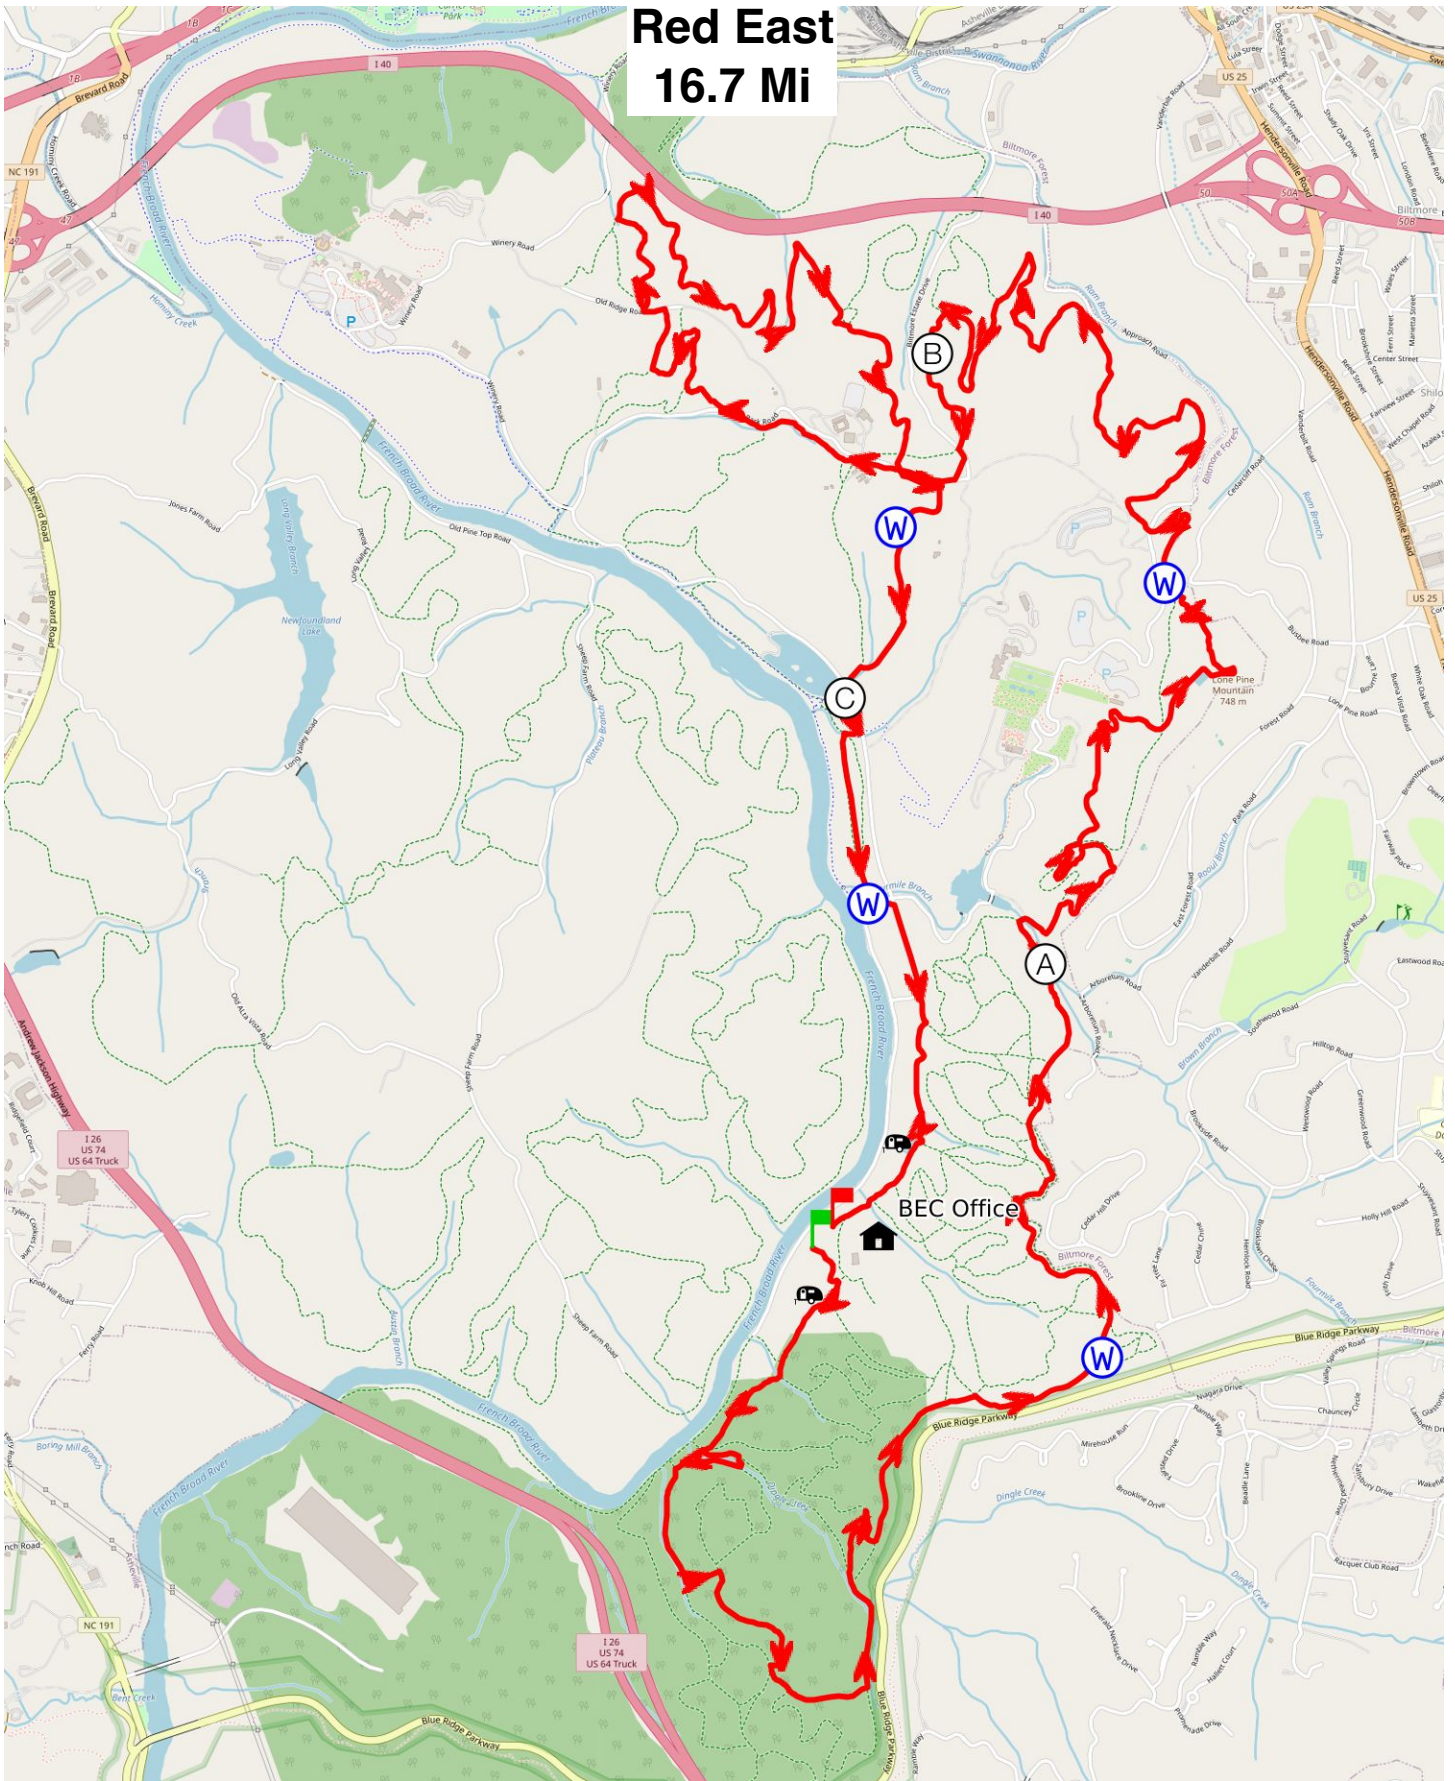

# Red East 16.7 Mi

Mercator Projection  
WGS84  
UTM Zone 17S  